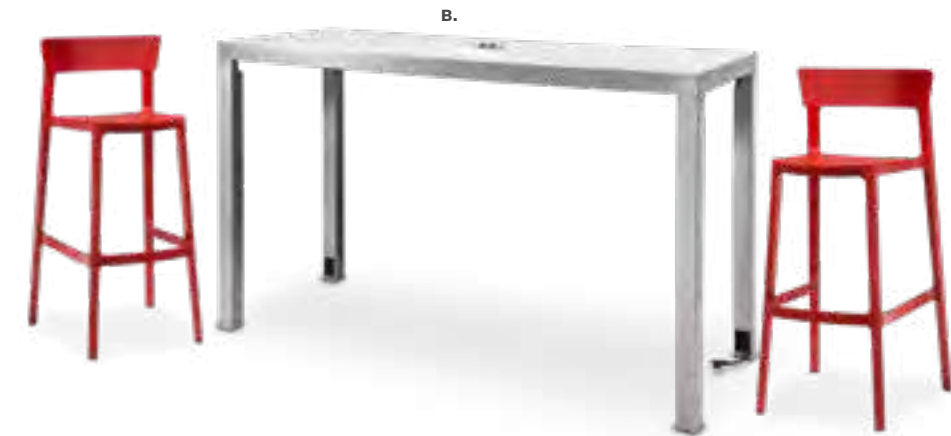

HEDGE
85035
4' Boxwood Hedge
46"L 9"D 47"H

NAPLES 
830121
Naples Sofa, Powered
(black vinyl)
87"L 30"D 33.25"H

NAPLES 
810120
Naples Chair, Powered
(black vinyl)
36"L 30"D 33.25"H

NAPLES 
830122
Naples Loveseat, Powered
(black vinyl)
62"L 30"D 33.25"H

Powered Tables

Use
Ventura 6'
Bar or Cafe Tables
in your design to
facilitate conversations
while social
distancing.

**Ventura Powered
Bar Tables**
72.25"L 26.25"D 42"H
(silver frame)
A) 820950 (black top)
B) 820955 (white top)