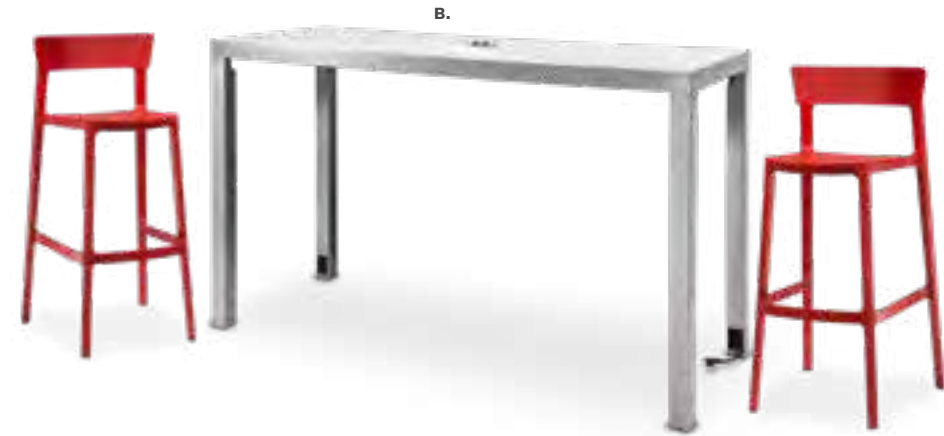

Powered Tables

Use
Ventura 6'
Bar or Cafe Tables
in your design to
facilitate conversations
while social
distancing.

**Ventura Powered
Bar Tables**
72.25"L 26.25"D 42"H
(silver frame)
A) 820950 (black top)
B) 820955 (white top)

POWERED
DETAIL

**Ventura Powered
Café Tables**
72.25"L 26.25"D 30"H
(silver frame)
C) 820964 (black top)
D) 820965 (white top)

POWERED
DETAIL

Please Note: Customer is responsible for providing labor and an electrical power source to the furniture. One 110V power source is required for each charging panel. Two charging units can be daisy chained together. 10A max per charging panel.