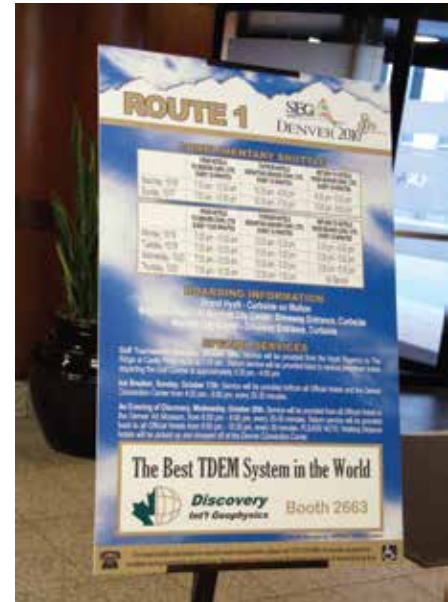

COACH SIDE RIBBONS
 2'h ribbon signs belt the side of the bus. Available in 30', 20' and 10' sign lengths. Effectively brand the bus on the entry side or both sides for maximum exposure.

ROUTE ID SIGNS
 Color logo and booth number at the entrance of all buses.

HOTEL LOBBY SCHEDULE SIGNS 19" w x 6" h color ad on lobby signs at all official show hotels.

HEADREST COVERS 20 rear facing covers per bus with crisp white linen covers on aisle seats with same 7" x 7" color ad.