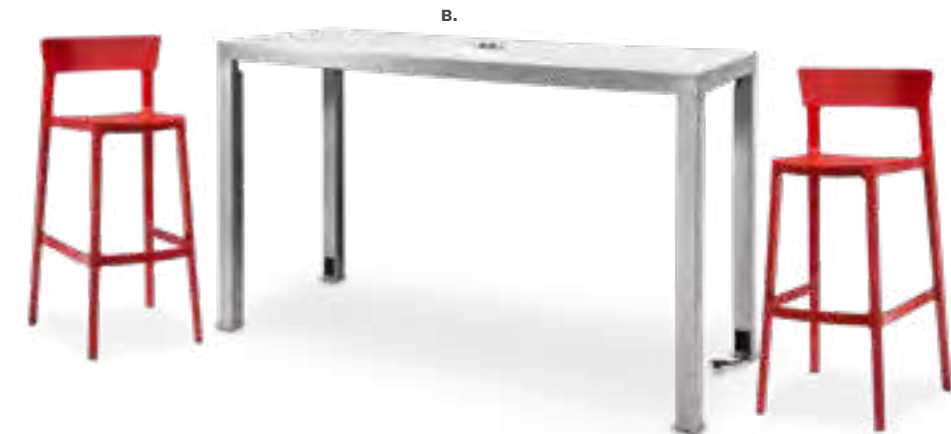

HEDGE
85035
4' Boxwood Hedge
46"L 9"D 47"H

NAPLES 
830121
Naples Sofa, Powered
(black vinyl)
87"L 30"D 33.25"H

NAPLES 
810120
Naples Chair, Powered
(black vinyl)
36"L 30"D 33.25"H

NAPLES 
830122
Naples Loveseat, Powered
(black vinyl)
62"L 30"D 33.25"H

Powered Tables

Use
Ventura 6'
Bar or Cafe Tables
in your design to
facilitate conversations
while social
distancing.

**Ventura Powered
Bar Tables**
72.25"L 26.25"D 42"H
(silver frame)
A) 820950 (black top)
B) 820955 (white top)