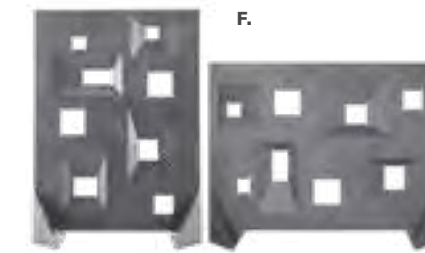

Show Essentials

Greenery and Dividers

Metallic pewter gray curved counter with taupe-colored glass top features two AC outlets, three USB charging outlets, locking storage cabinet and two shelves.

HEDGE

- **A) 85030**
  7' Boxwood Hedge
  36.5"L 12"D 84"H
- **B) 85035**
  4' Boxwood Hedge
  46"L 9"D 47"H

Miramar Dividers

A.

B.

- **B) 820930**
  30" Round Bar Table
  (blue top, chrome hydraulic base)
  30" RND 45"H
- **C) 810860 Laguna Barstool**
  (maple, chrome)
  18"L 20"D 47"H

- **Miramar Dividers**
  (molded plastic)
- **A) 85040** (white)
- **Vertical:** 63"L 23"D 83"H
- **Horizontal:** 83"L 23"D 63"H

D.

E.

F.

- **Miramar Dividers**
  (molded plastic)
- **D) 85043** (harvest yellow)
- **E) 85042** (burgundy)
- **F) 85041** (gray)
- **Vertical:** 63"L 23"D 83"H
- **Horizontal:** 83"L 23"D 63"H